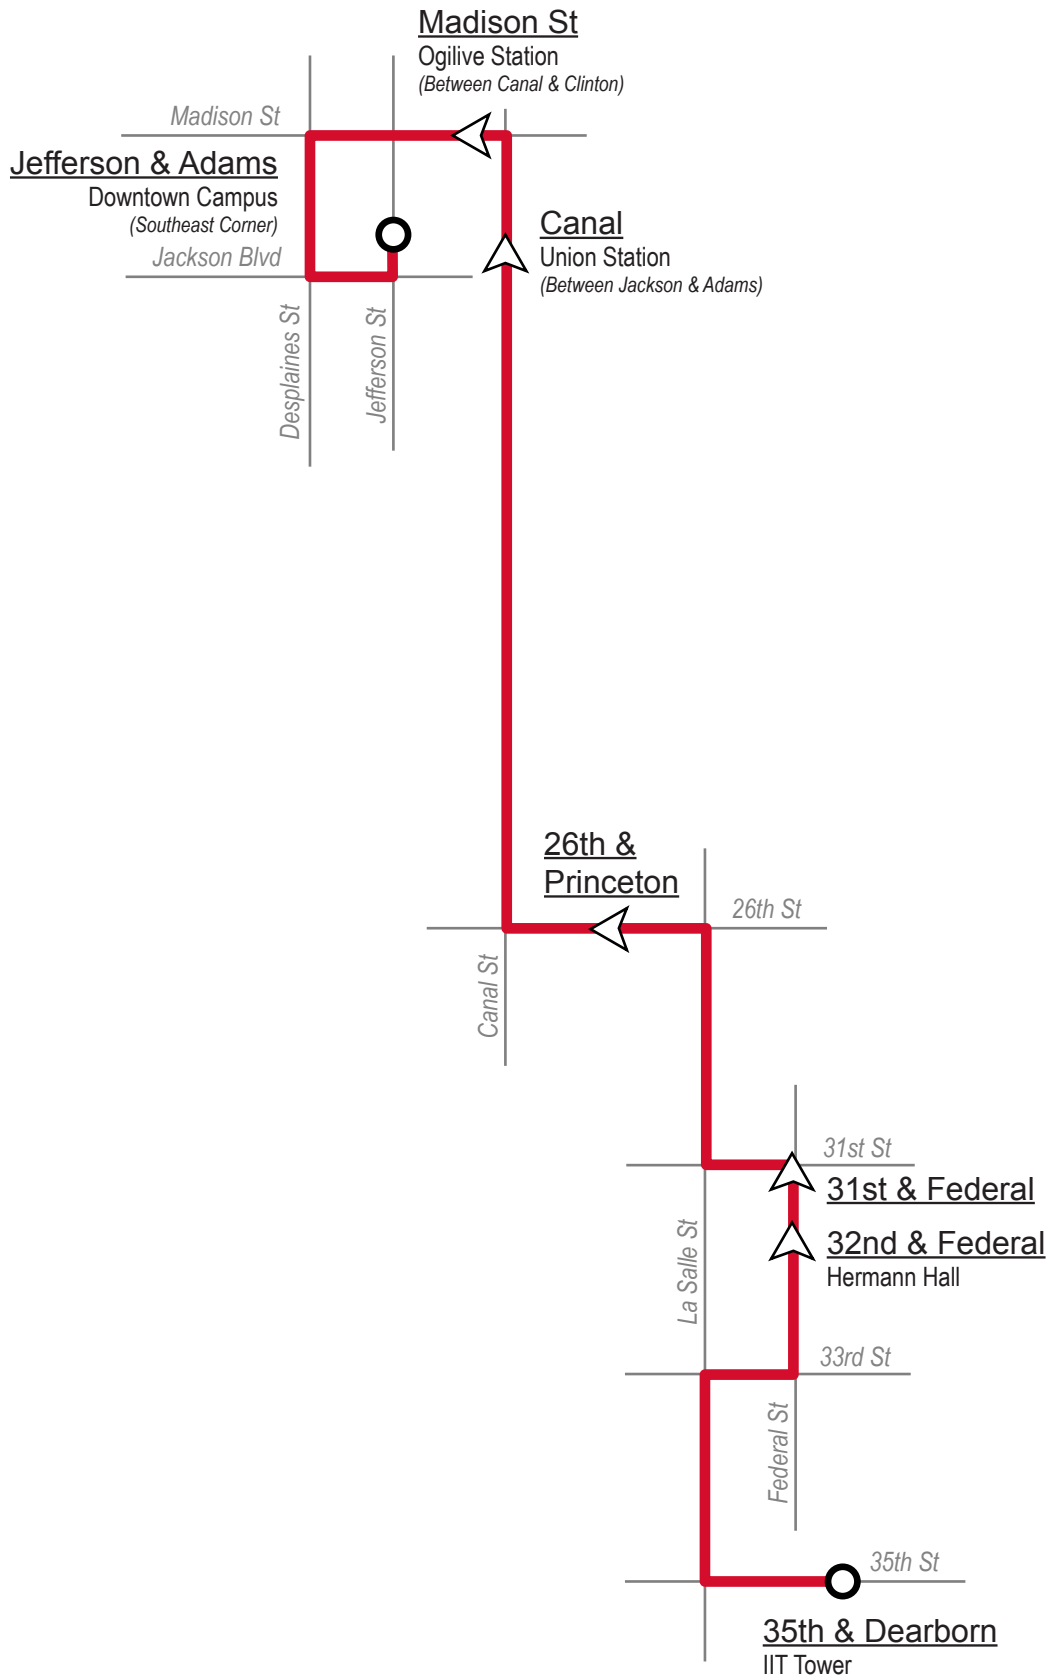

Illinois Tech Shuttle Bus

Northbound Morning (6AM-9:30AM)

Illinois Tech Shuttle Bus

Northbound Afternoon & Evening (3PM-7PM)

Illinois Tech Shuttle Bus

Northbound Late Evening (8PM-10PM)

Illinois Tech Shuttle Bus

Southbound Morning & Afternoon (7AM-5PM)

* 26th & Princeton stop does not operate till afternoon (2:30PM-5:00PM)

Illinois Tech Shuttle Bus

Southbound Evening (5PM-7PM)

Illinois Tech Shuttle Bus

Southbound Late Evening (8PM-10PM)

Passengers may request additional stops from driver at intersections along this route.

Visit web.iit.edu/acaps/shuttlebus for guidelines.