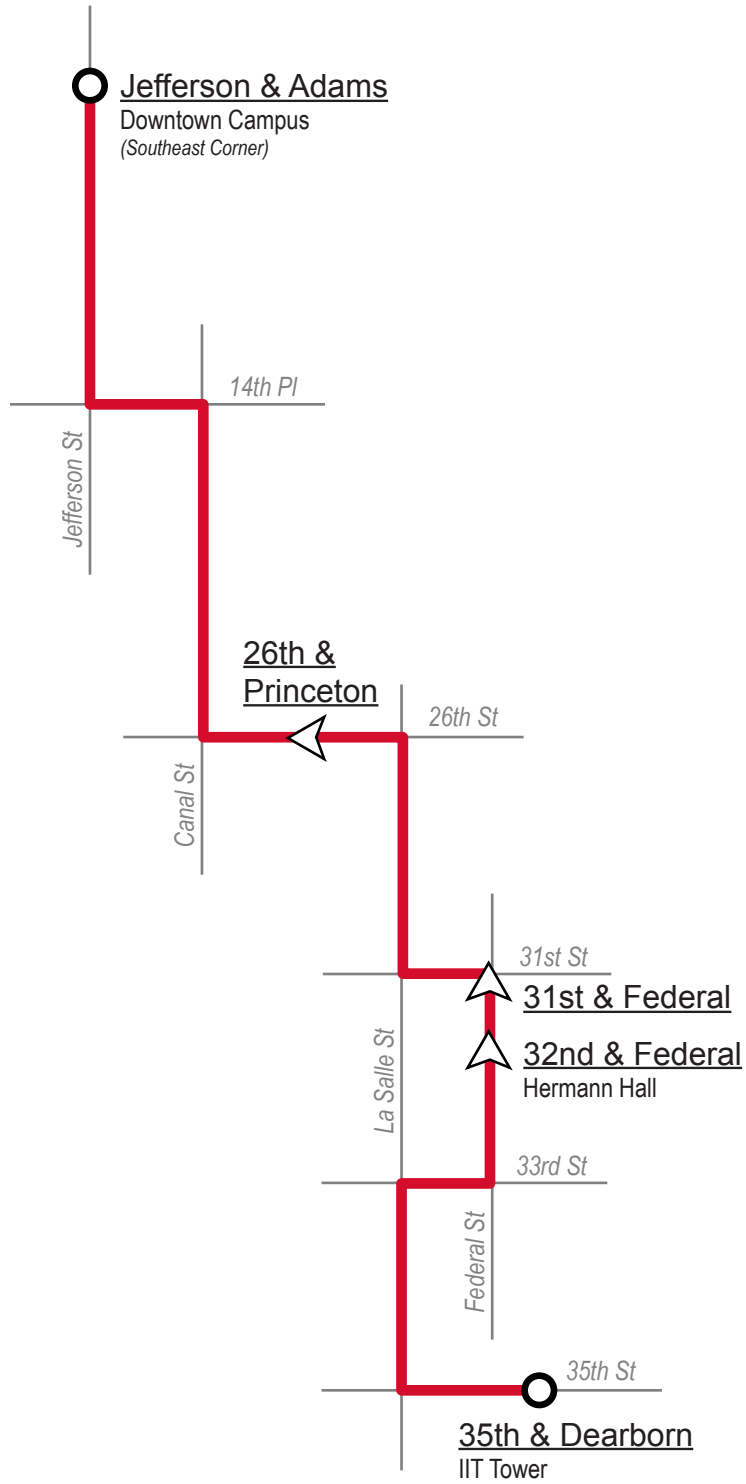

Illinois Tech Shuttle Bus

Northbound Morning (6AM-9:30AM)

Illinois Tech Shuttle Bus

Northbound Afternoon & Evening (3PM-7PM)

Illinois Tech Shuttle Bus

Northbound Late Evening (8PM-10PM)

Illinois Tech Shuttle Bus

Southbound Morning & Afternoon (7AM-5PM)

* 26th & Princeton stop does not operate till afternoon (2:30PM-5:00PM)

Illinois Tech Shuttle Bus

Southbound Evening (5PM-7PM)

Illinois Tech Shuttle Bus

Southbound Late Evening (8PM-10PM)

Passengers may request additional stops from driver at intersections along this route.

Visit web.iit.edu/acaps/shuttlebus for guidelines.