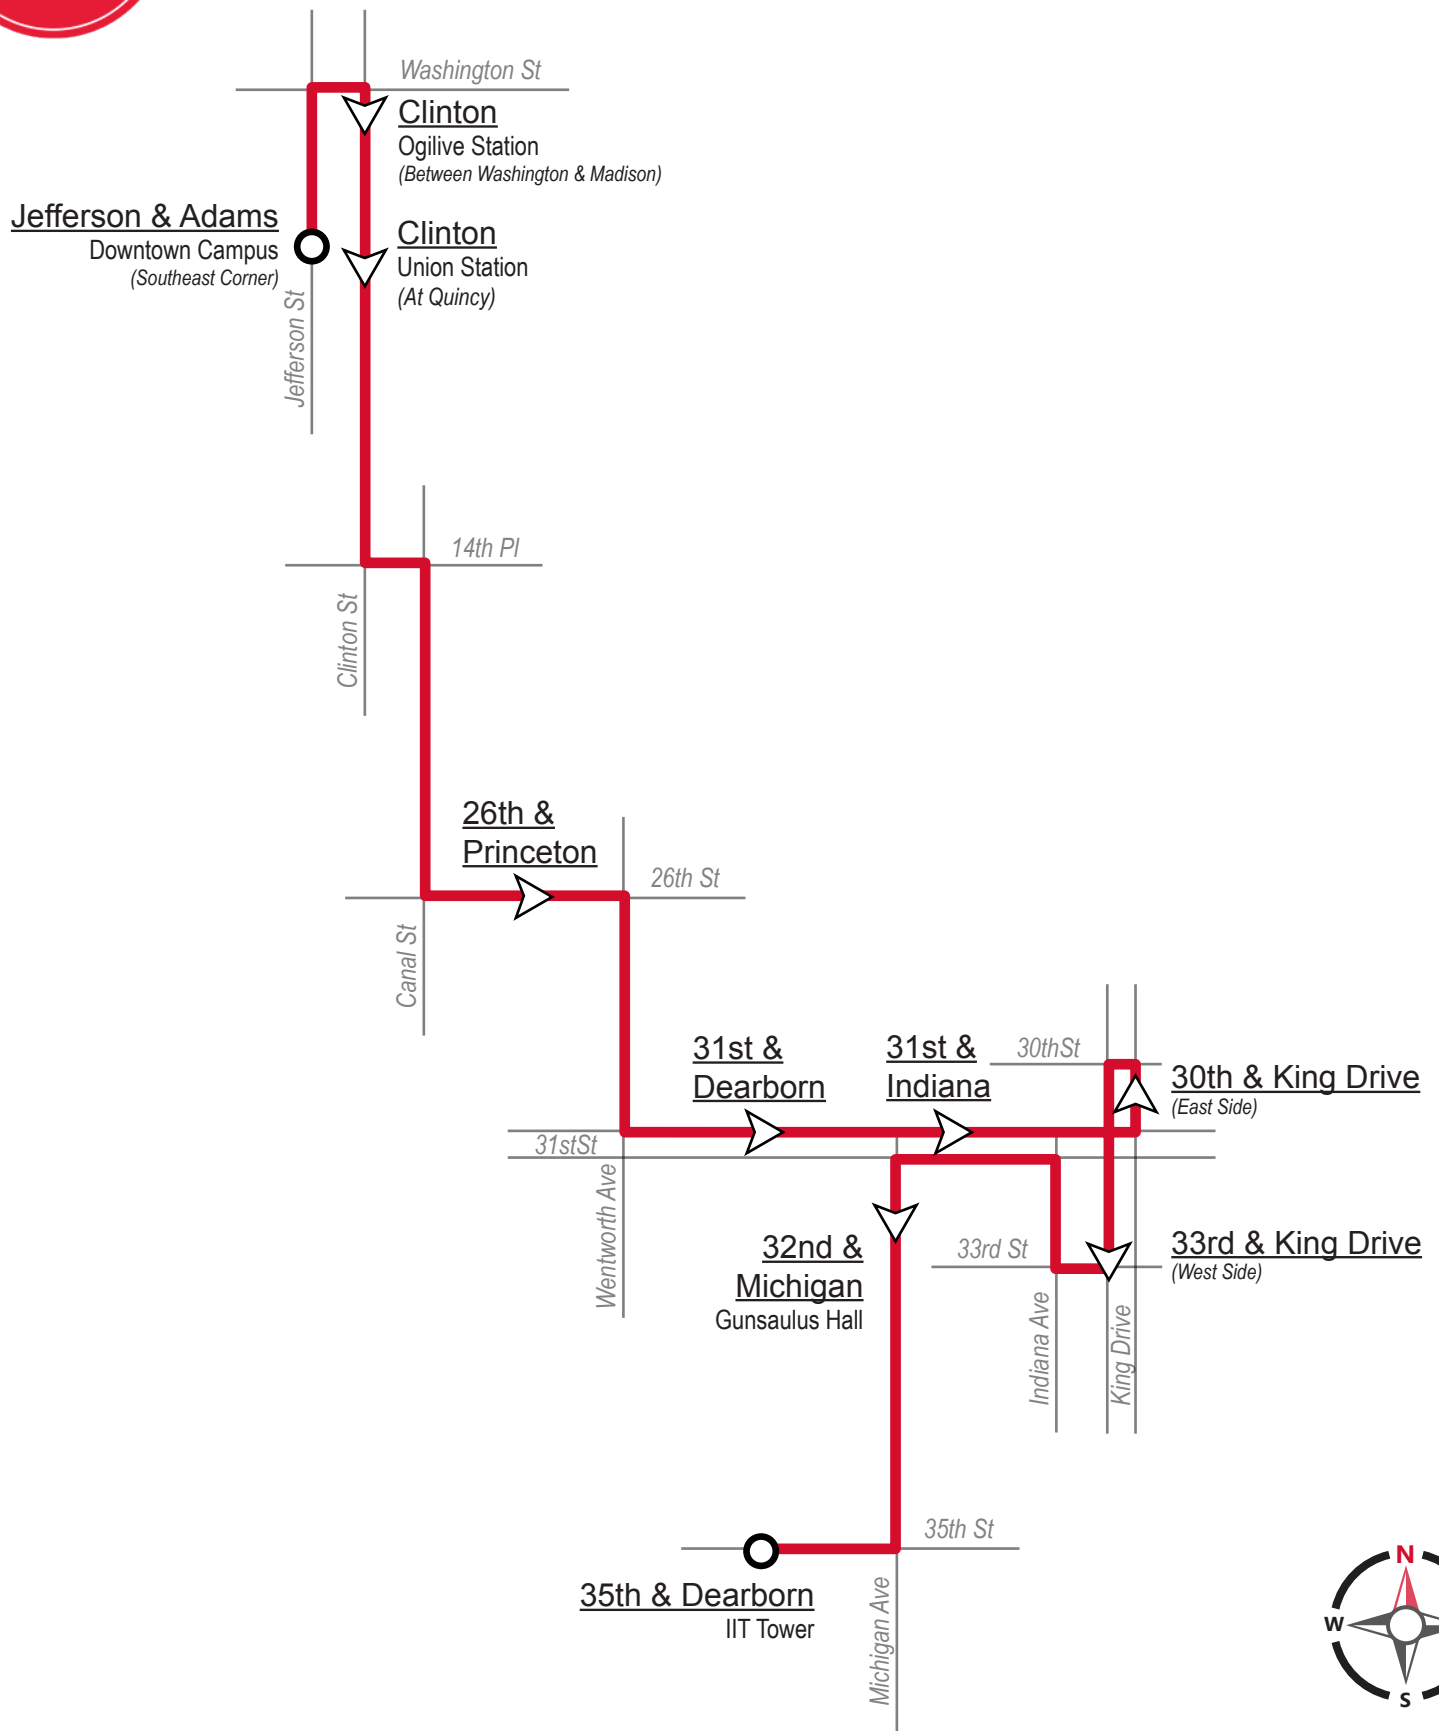

Illinois Tech Shuttle Bus

Northbound Morning (6AM-9:30AM)

Illinois Tech Shuttle Bus

Northbound Afternoon & Evening (3PM-7PM)

Illinois Tech Shuttle Bus

Northbound Late Evening (8PM-10PM)

Illinois Tech Shuttle Bus

Southbound Morning & Afternoon (7AM-5PM)

* 26th & Princeton stop does not operate till afternoon (2:30PM-5:00PM)

Illinois Tech Shuttle Bus

Southbound Evening (5PM-7PM)

Illinois Tech Shuttle Bus

Southbound Late Evening (8PM-10PM)

Passengers may request additional stops from driver at intersections along this route.

Visit web.iit.edu/acaps/shuttlebus for guidelines.