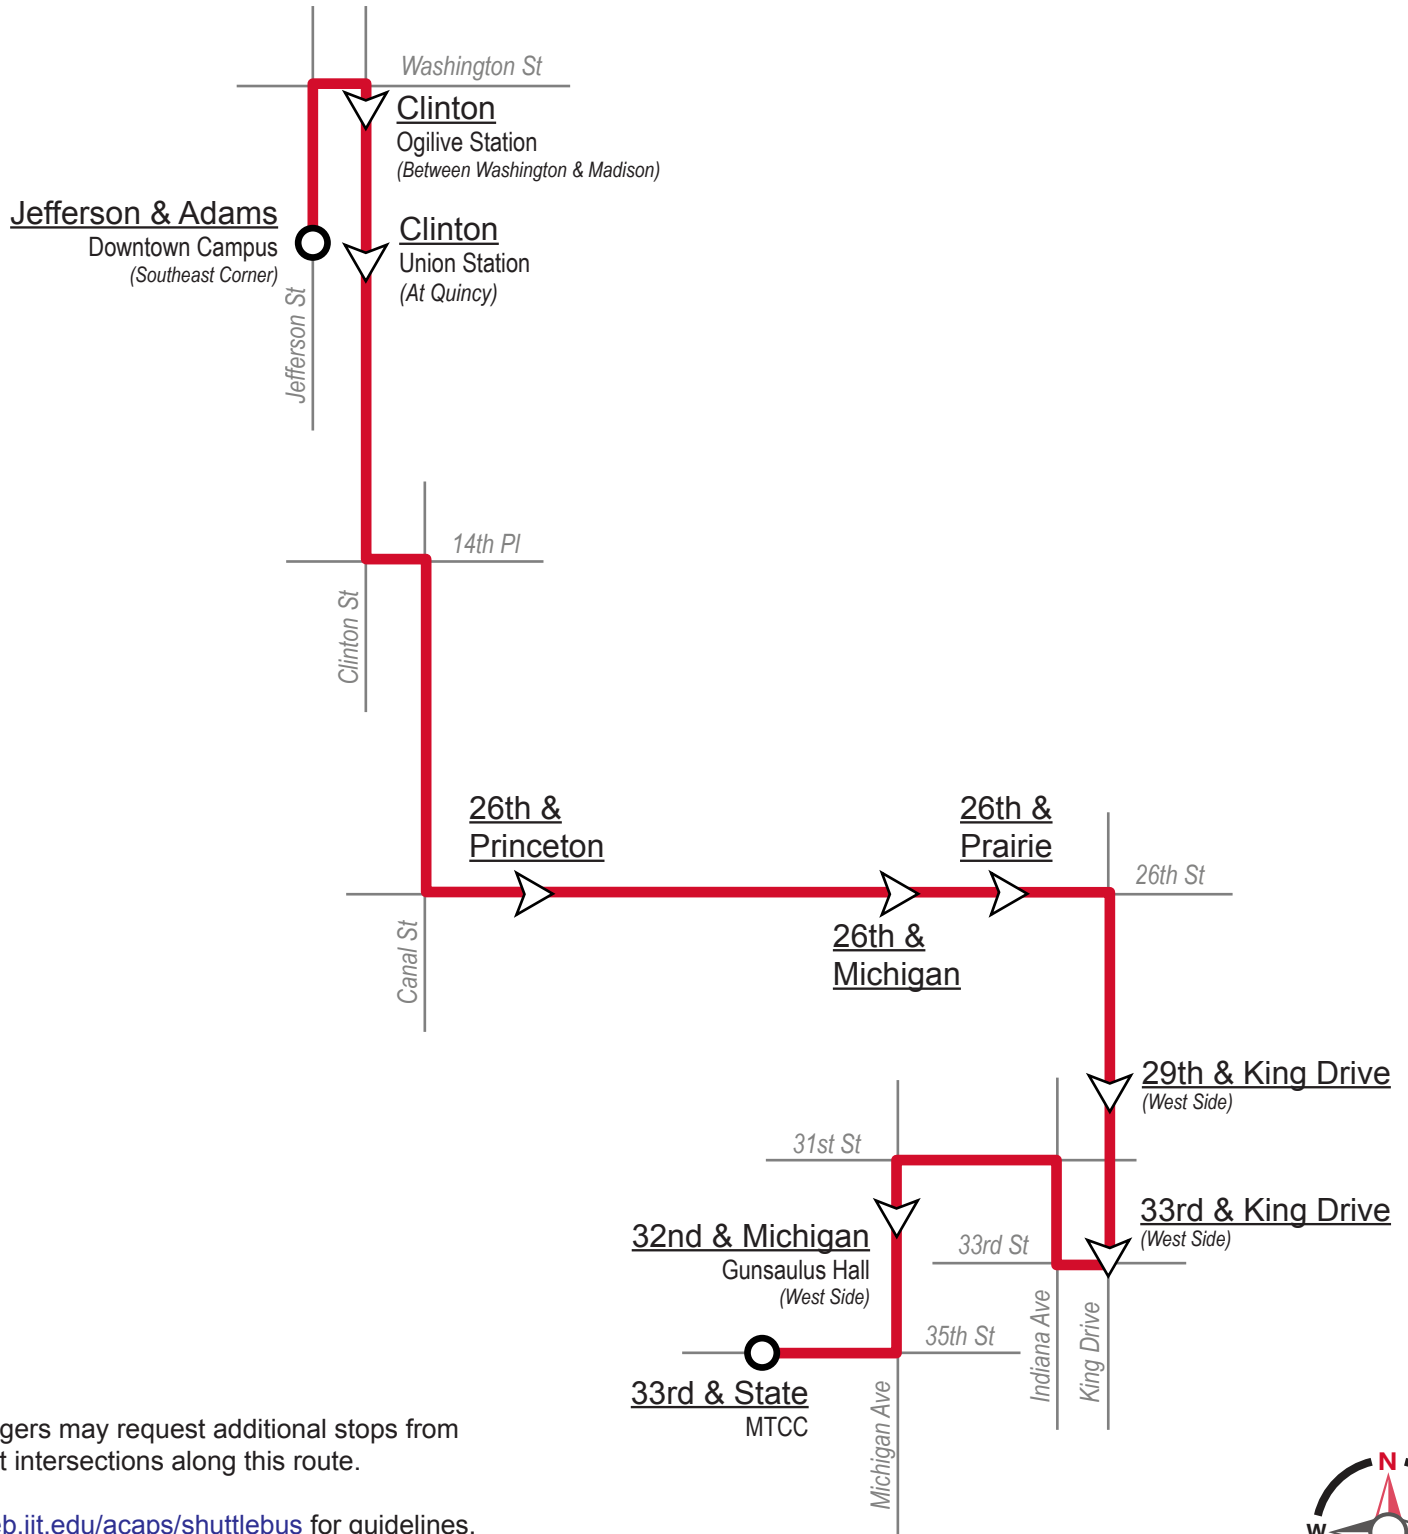

Illinois Tech Shuttle Bus

Northbound Morning (6AM-9:30AM)

Illinois Tech Shuttle Bus

Northbound Afternoon & Evening (3PM-7PM)

Illinois Tech Shuttle Bus

Northbound Late Evening (8PM-10PM)

Illinois Tech Shuttle Bus

Southbound Morning & Afternoon (7AM-5PM)

* 26th & Princeton stop does not operate till afternoon (2:30PM-5:00PM)

Illinois Tech Shuttle Bus

Southbound Evening (5PM-7PM)

Illinois Tech Shuttle Bus

Southbound Late Evening (8PM-10PM)

Passengers may request additional stops from driver at intersections along this route.

Visit web.iit.edu/acaps/shuttlebus for guidelines.