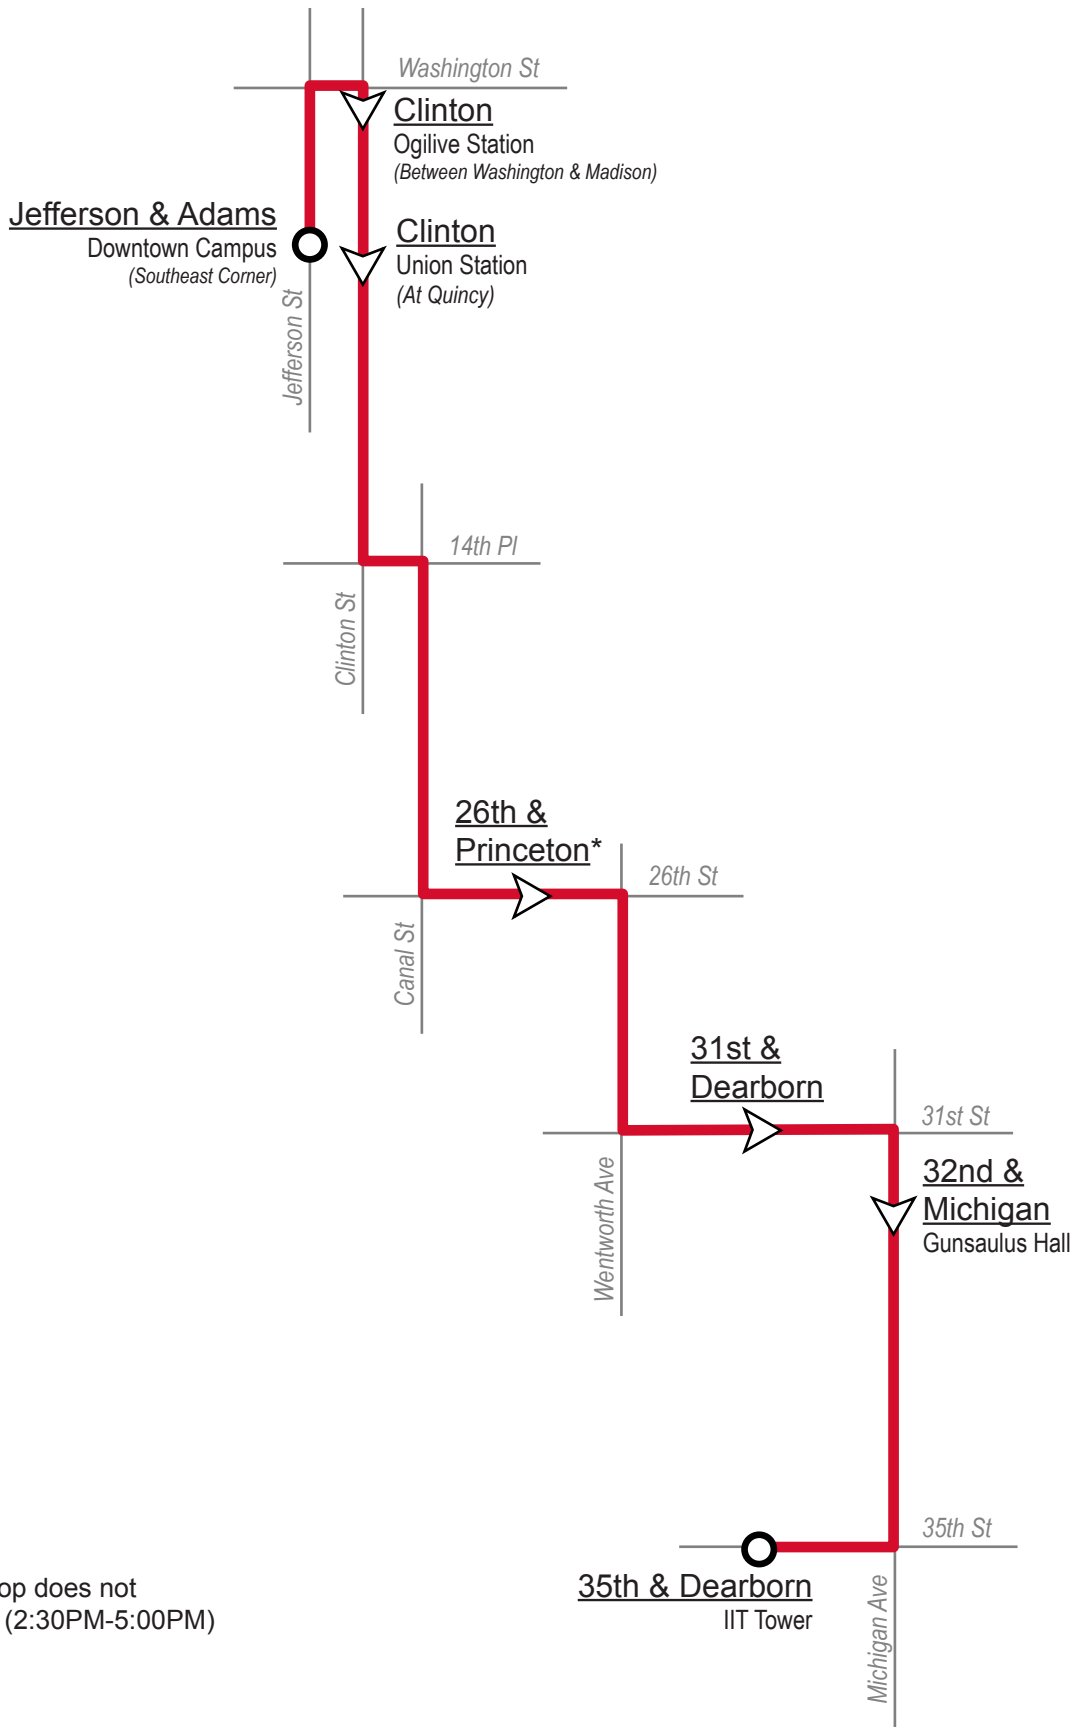

Illinois Tech Shuttle Bus

Northbound Morning (6AM-9:30AM)

Illinois Tech Shuttle Bus

Northbound Afternoon & Evening (3PM-7PM)

Illinois Tech Shuttle Bus

Northbound Late Evening (8PM-10PM)

Illinois Tech Shuttle Bus

Southbound Morning & Afternoon (7AM-5PM)

* 26th & Princeton stop does not operate till afternoon (2:30PM-5:00PM)

Illinois Tech Shuttle Bus

Southbound Evening (5PM-7PM)

Illinois Tech Shuttle Bus

Southbound Late Evening (8PM-10PM)

Passengers may request additional stops from driver at intersections along this route.

Visit web.iit.edu/acaps/shuttlebus for guidelines.