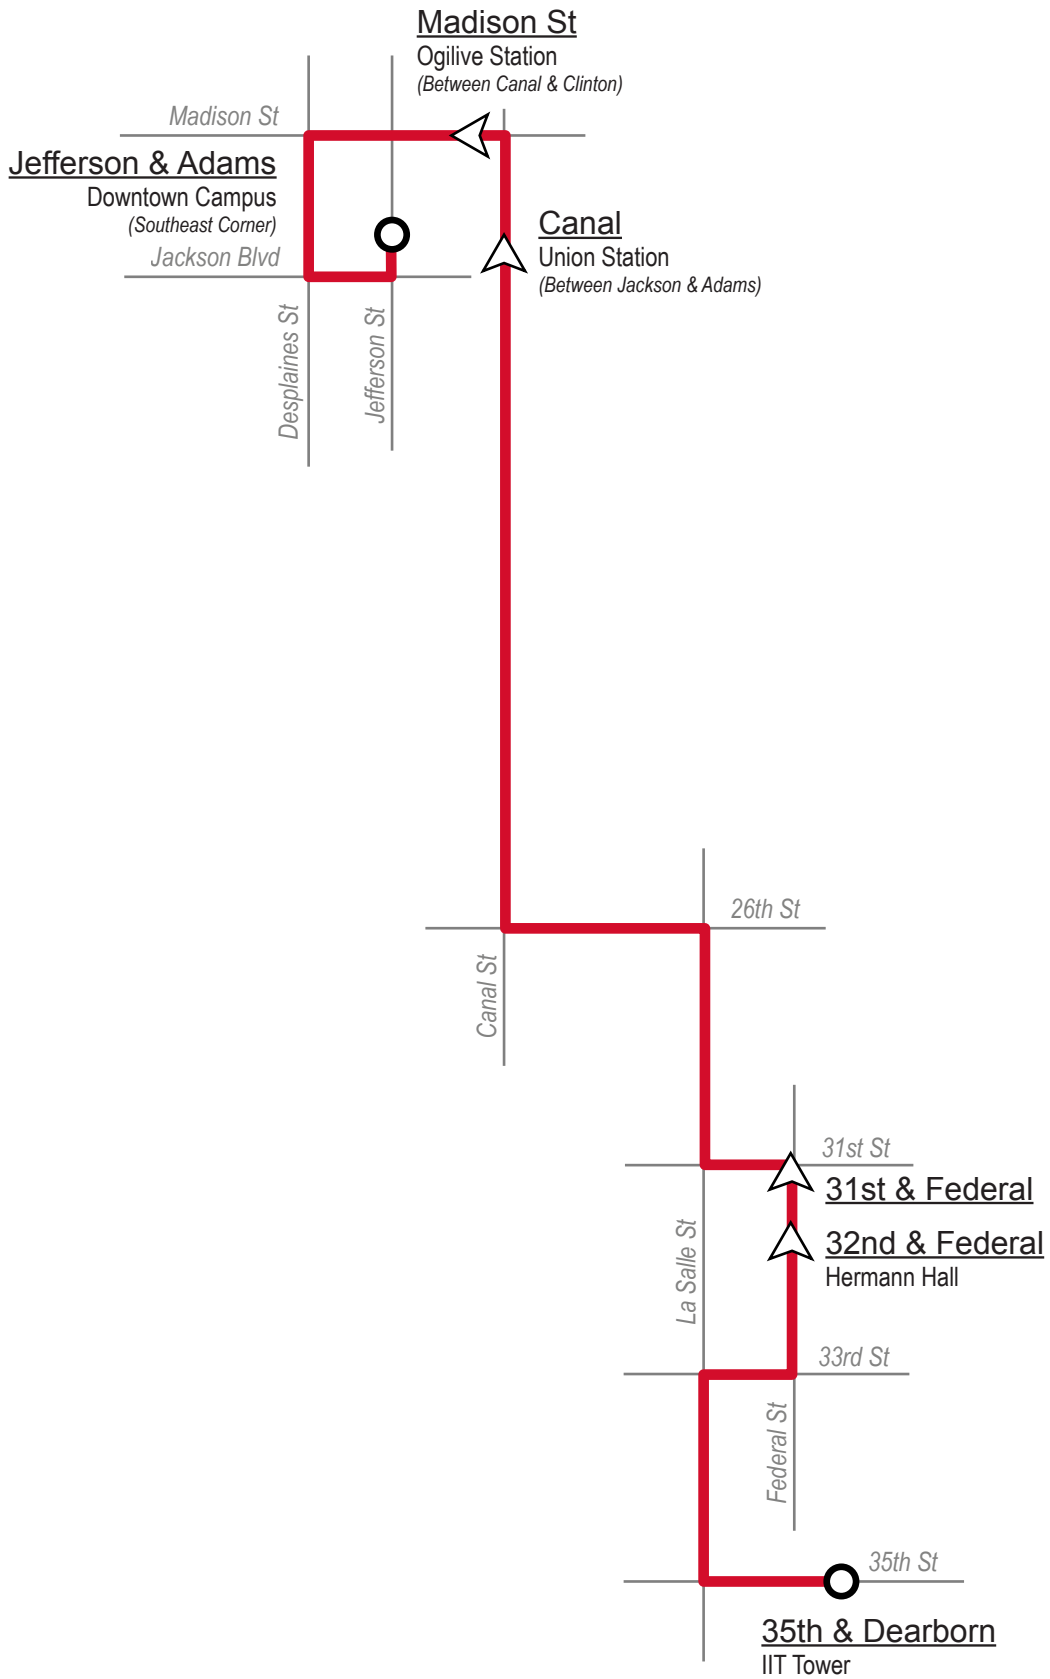

Illinois Tech Shuttle Bus

Northbound Morning (6AM-9:30AM)

Illinois Tech Shuttle Bus

Northbound Afternoon & Evening (3PM-7PM)

Illinois Tech Shuttle Bus

Northbound Late Evening (8PM-10PM)

Illinois Tech Shuttle Bus

Southbound Morning & Afternoon (7AM-5PM)

* 26th & Princeton stop does not operate till afternoon (2:30PM-5:00PM)

Illinois Tech Shuttle Bus

Southbound Evening (5PM-7PM)

Illinois Tech Shuttle Bus

Southbound Late Evening (8PM-10PM)

Passengers may request additional stops from driver at intersections along this route.

Visit web.iit.edu/acaps/shuttlebus for guidelines.