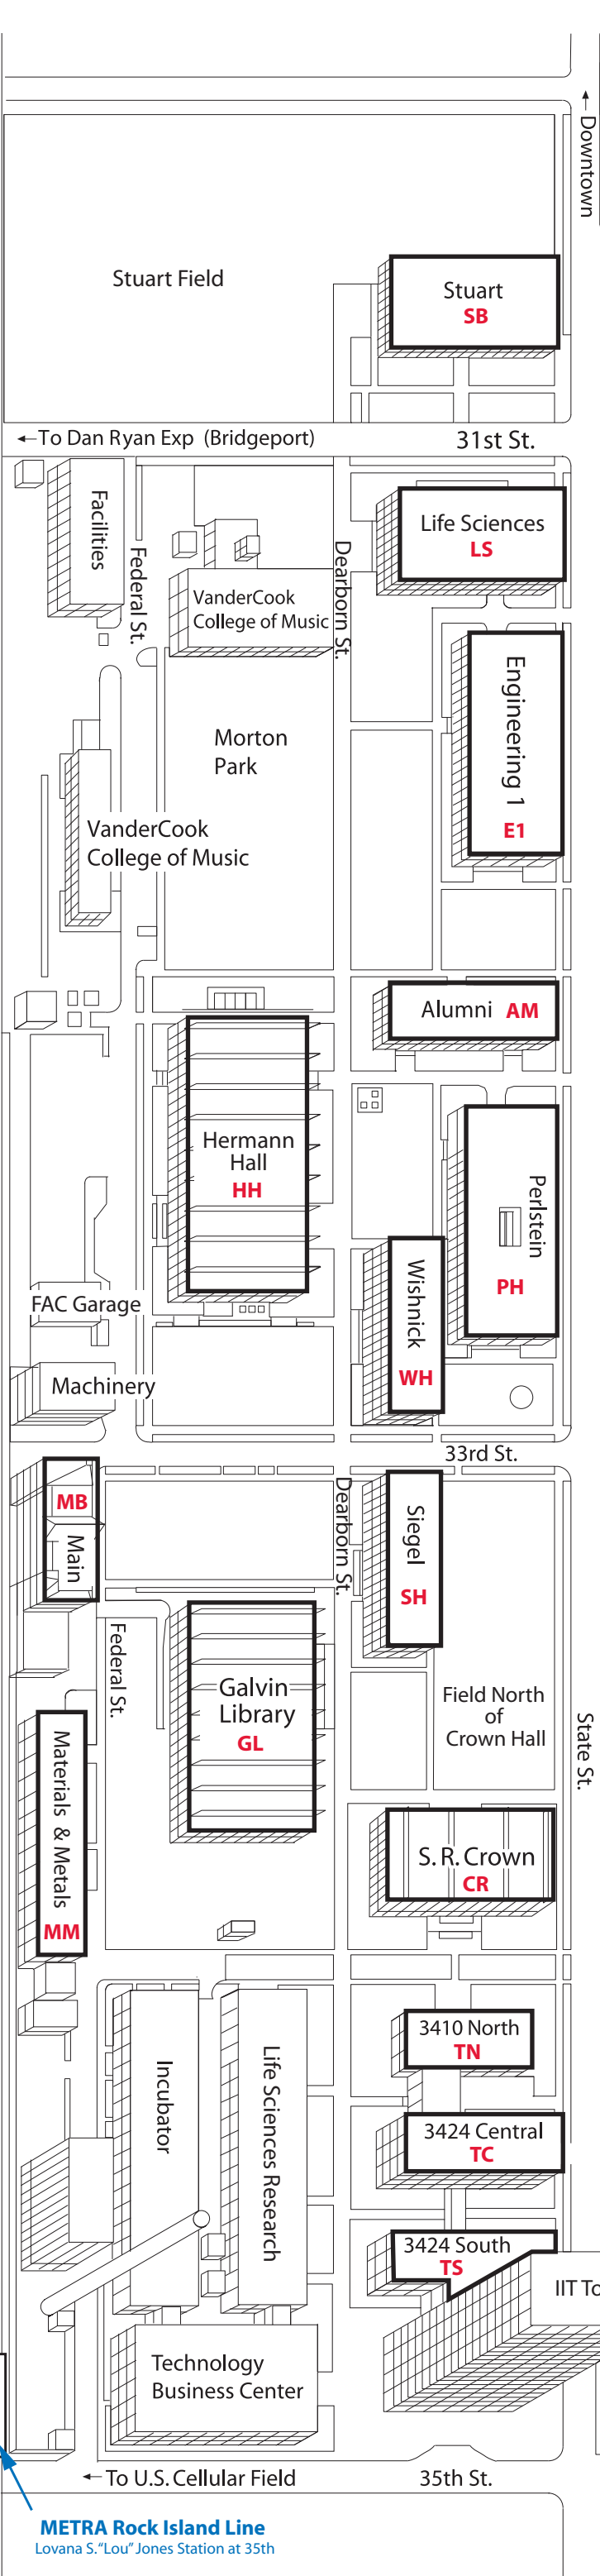

← To Chinatown Dan Ryan Expwy (90/94)

Dan Ryan (90/94)

CTA/Red Line

← Downtown

← To Dan Ryan Exp (Bridgeport)

31st St.

33rd St.

35th St.

← To U.S. Cellular Field

METRA Rock Island Line
Lovana S. "Lou" Jones Station at 35th

Ed Glancy Field

To Lake Shore Drive →

IIT Apartments

Michigan Ave.

Police Headquarters

CTA/Green Line